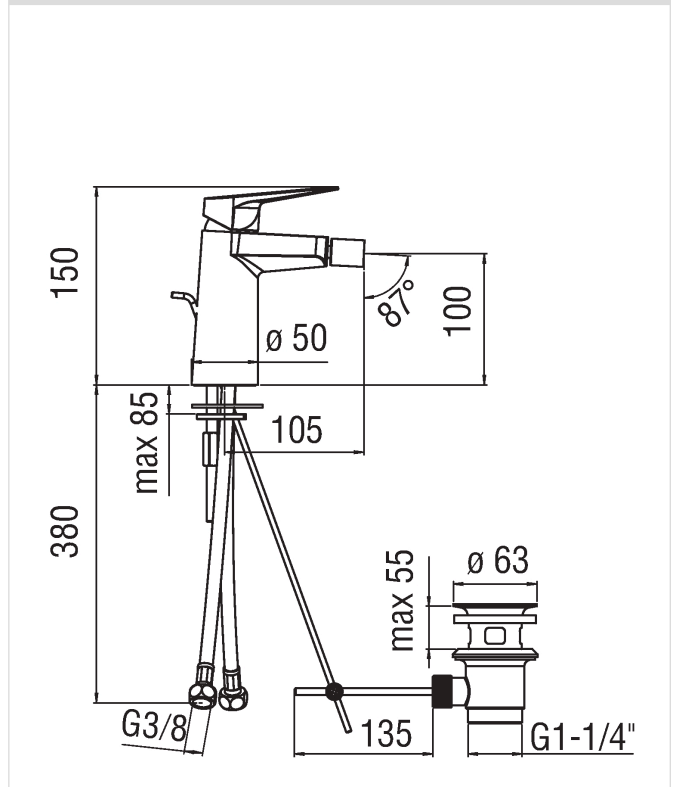

Image

Technical drawing

Specifications

- Bidet
- Single control
- Finish: Chrome
- Swivel jet
- Cartridge \varnothing 35 mm
- Dynamic flow limiter (-50%)
- The temperature limiter
- Aerator Neoperl® caché M 16,5 x 1 with swivel
- Flexible Parigi® SPX® stainless steel \varnothing 3/8"
- Packaging: 41,5 x 16 x 7,5 cm / 0,00498 m³ / 1,83 kg

Flow rate diagram