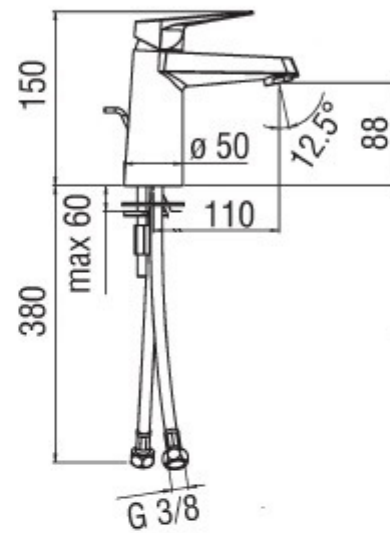

SKY

SY97118/2

NOBILIS[®]

The Best Technology for Water

Image

Technical drawing

Specifications

Washbasin
Single control
Finish: Chrome
Cartridge \varnothing 35 mm
Dynamic flow limiter (-50%)
The temperature limiter
Aerator Neoperl[®] cascade M 24 x 1
Flexible Parigi[®] SPX[®] stainless steel \varnothing 3/8"
Packaging: 41,5 x 16 x 7,5 cm / 0,00498 m³ / 2 kg

Flow rate diagram